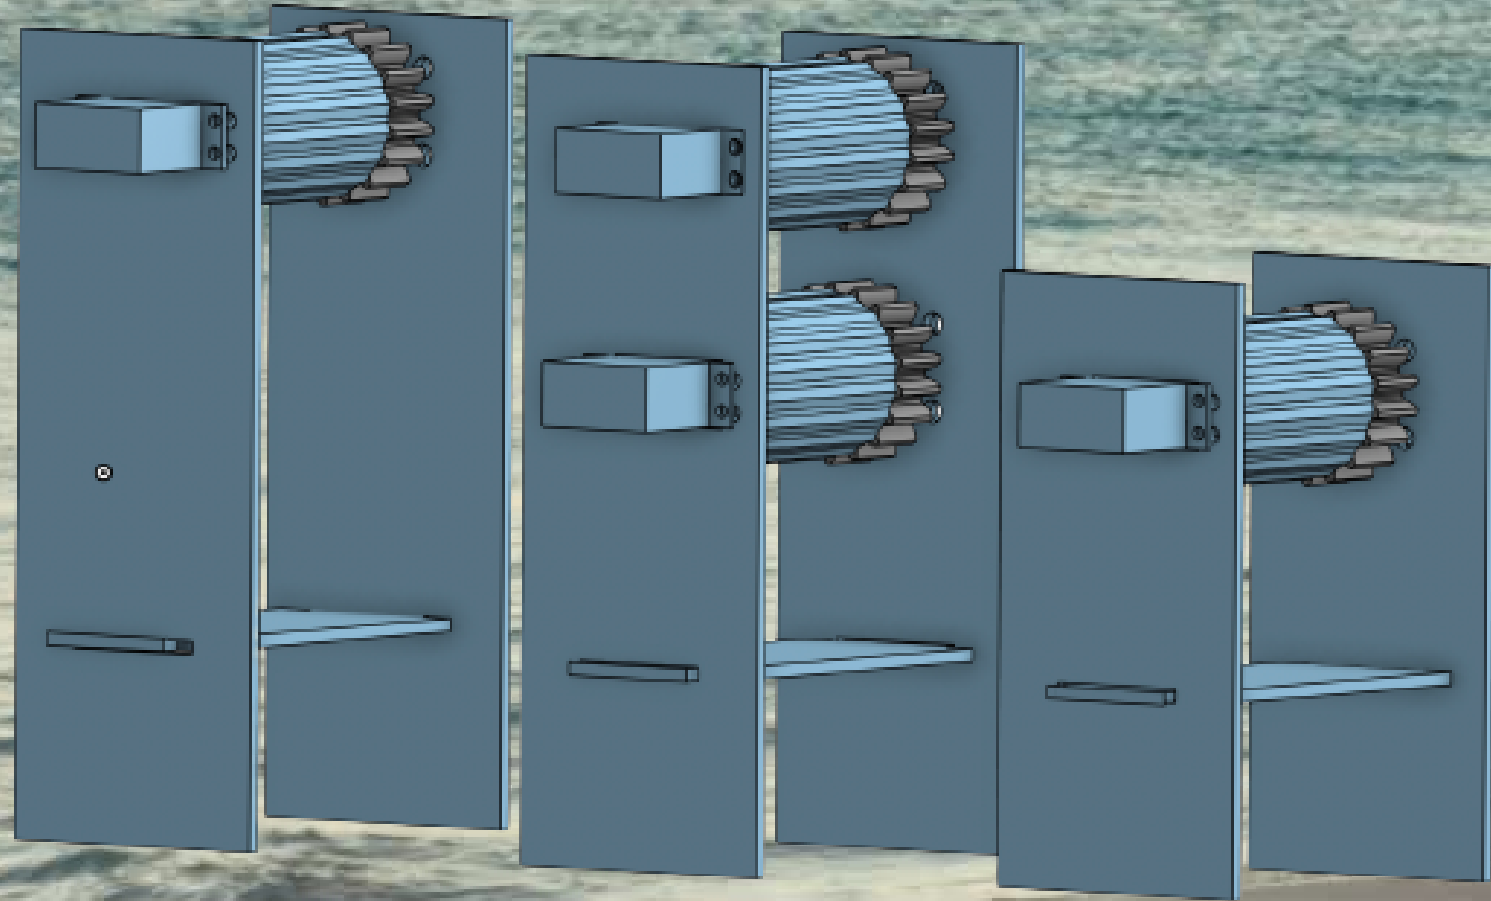

POURQUOI CE POC ?

Trie par taille

Bac de récupération

Vue ensemble Polycleaners.
Intérieur

POC

Vue de face :

POC Final

Storyboard

PolyBeach

Les concurrents

BeBot

Tracteur (Surf Rake de BARBER)

A close-up photograph of a dark blue suit jacket. The jacket is double-breasted with a visible button on the right side. It features a notched lapel and a pocket on the left chest. Underneath, a white dress shirt and a dark tie are visible. The background is a plain, light color.