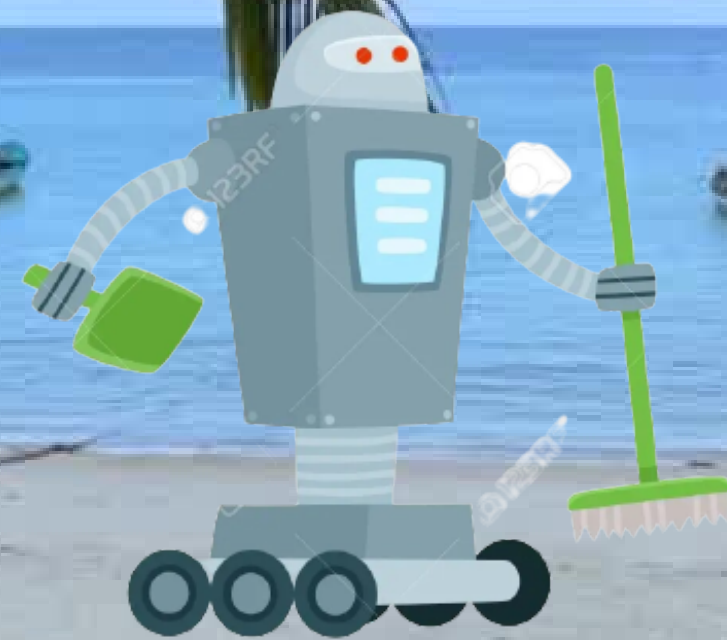

Et voici leur réalisation PolyCleaner