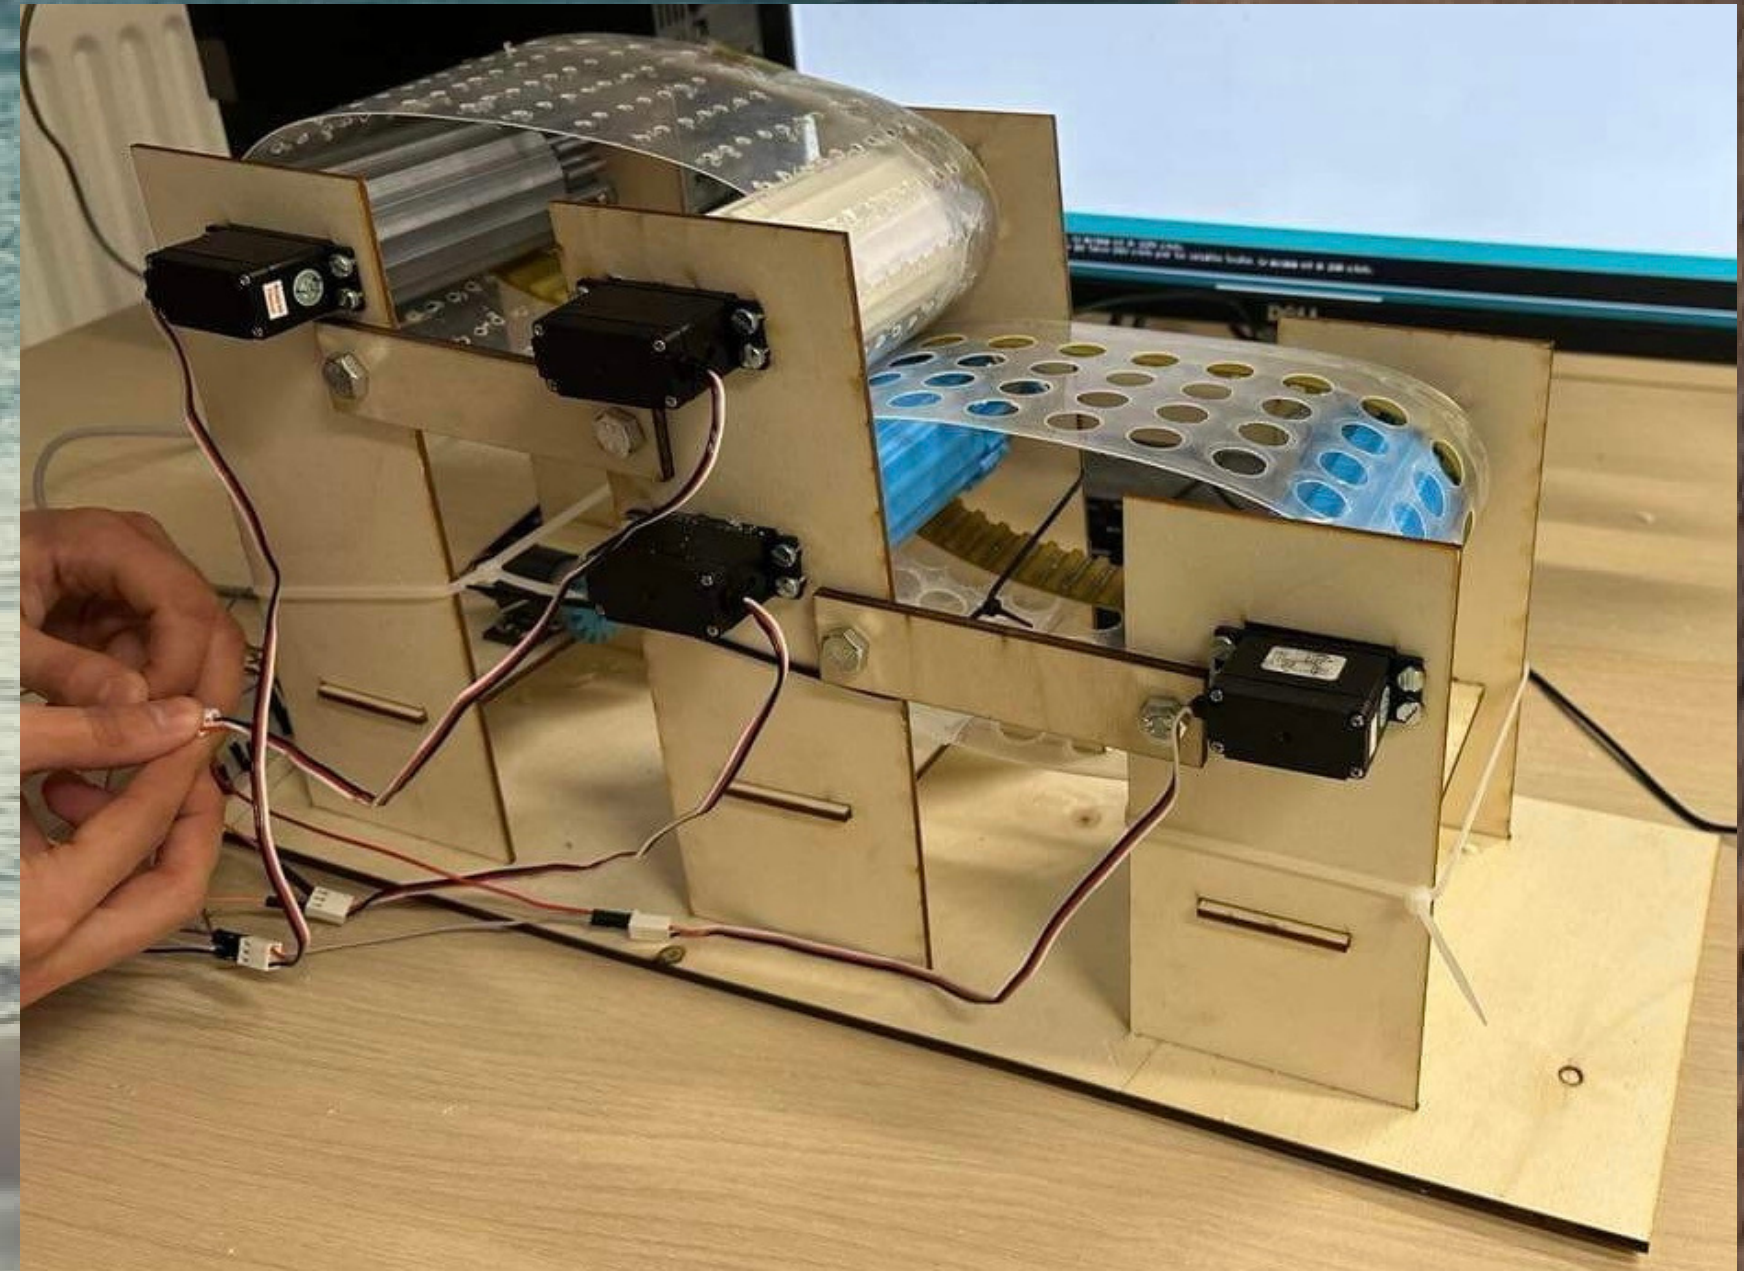

POURQUOI CE POC ?

Trie par taille

Bac de récupération

Vue ensemble Polycleaners.
Intérieur

POC

Vue de face :

POC Final

Storyboard

PolyBeach

Les concurrents

BeBot

Tracteur (Surf Rake de BARBER)

A close-up photograph of a dark blue suit jacket. The jacket is double-breasted with a visible button on the right side. It features a notched lapel and a pocket on the left chest. Underneath, a white dress shirt and a dark tie are visible. The background is a plain, light color.