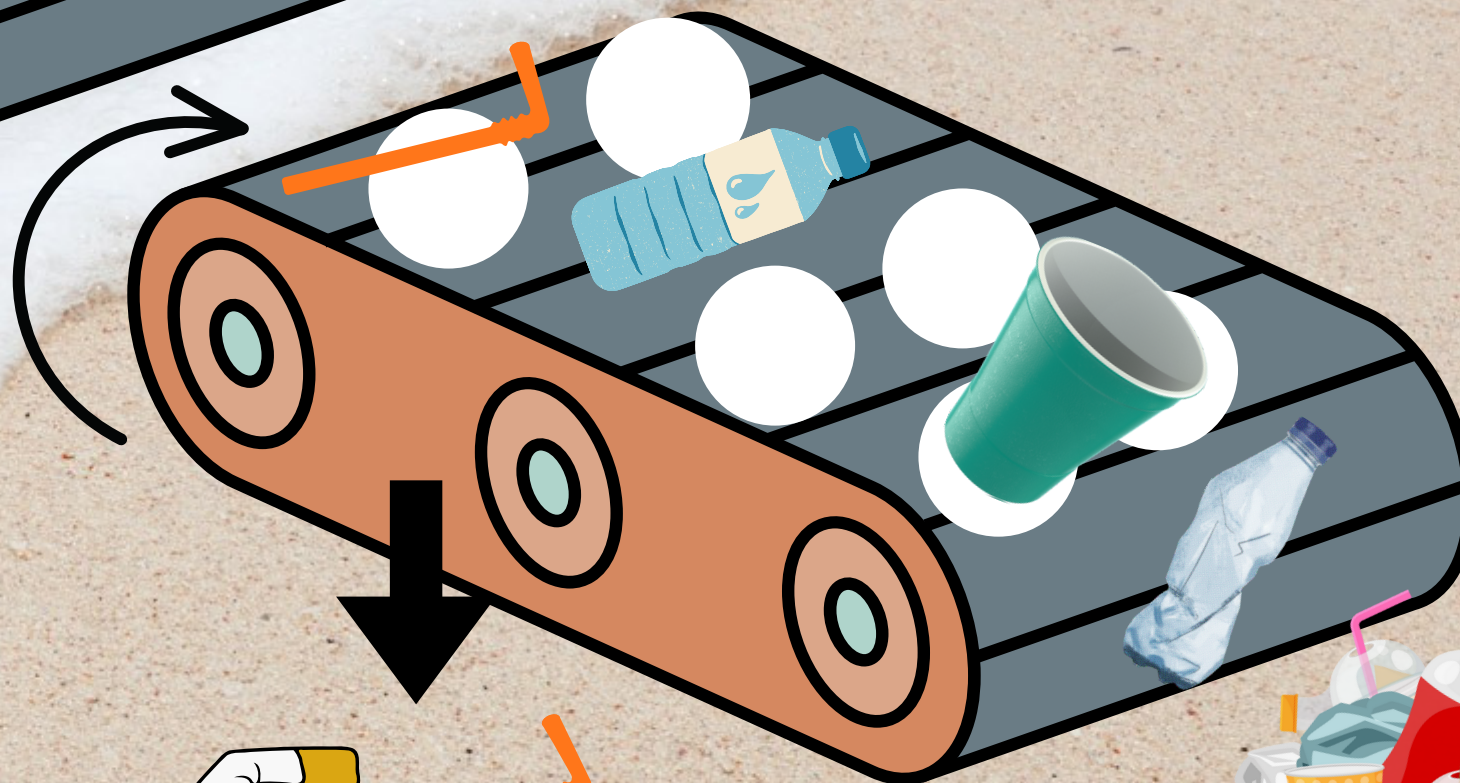

Faites confiance à PolyBeach !

Polycleaners

PRESENTATION DE NOTRE POC

Vidéo POC

A green tractor with a yellow loader bucket is parked on a sandy beach. The tractor is facing right, and a person is visible in the driver's seat. The background shows the ocean with waves breaking on the shore under a clear sky. The text "POURQUOI CE POC ?" is overlaid in large white letters across the center of the image.

POURQUOI CE POC ?

Trie par taille

Bac de récupération

Vue ensemble Polycleaners.
Intérieur

POC

Vue de face :

POC Final

Storyboard

PolyBeach

Les concurrents

BeBot

Tracteur (Surf Rake de BARBER)

A close-up photograph of a dark blue suit jacket. The jacket is double-breasted with a visible button on the right side. It features a notched lapel and a pocket on the left chest. Underneath, a white dress shirt and a dark tie are visible. The background is a plain, light color.