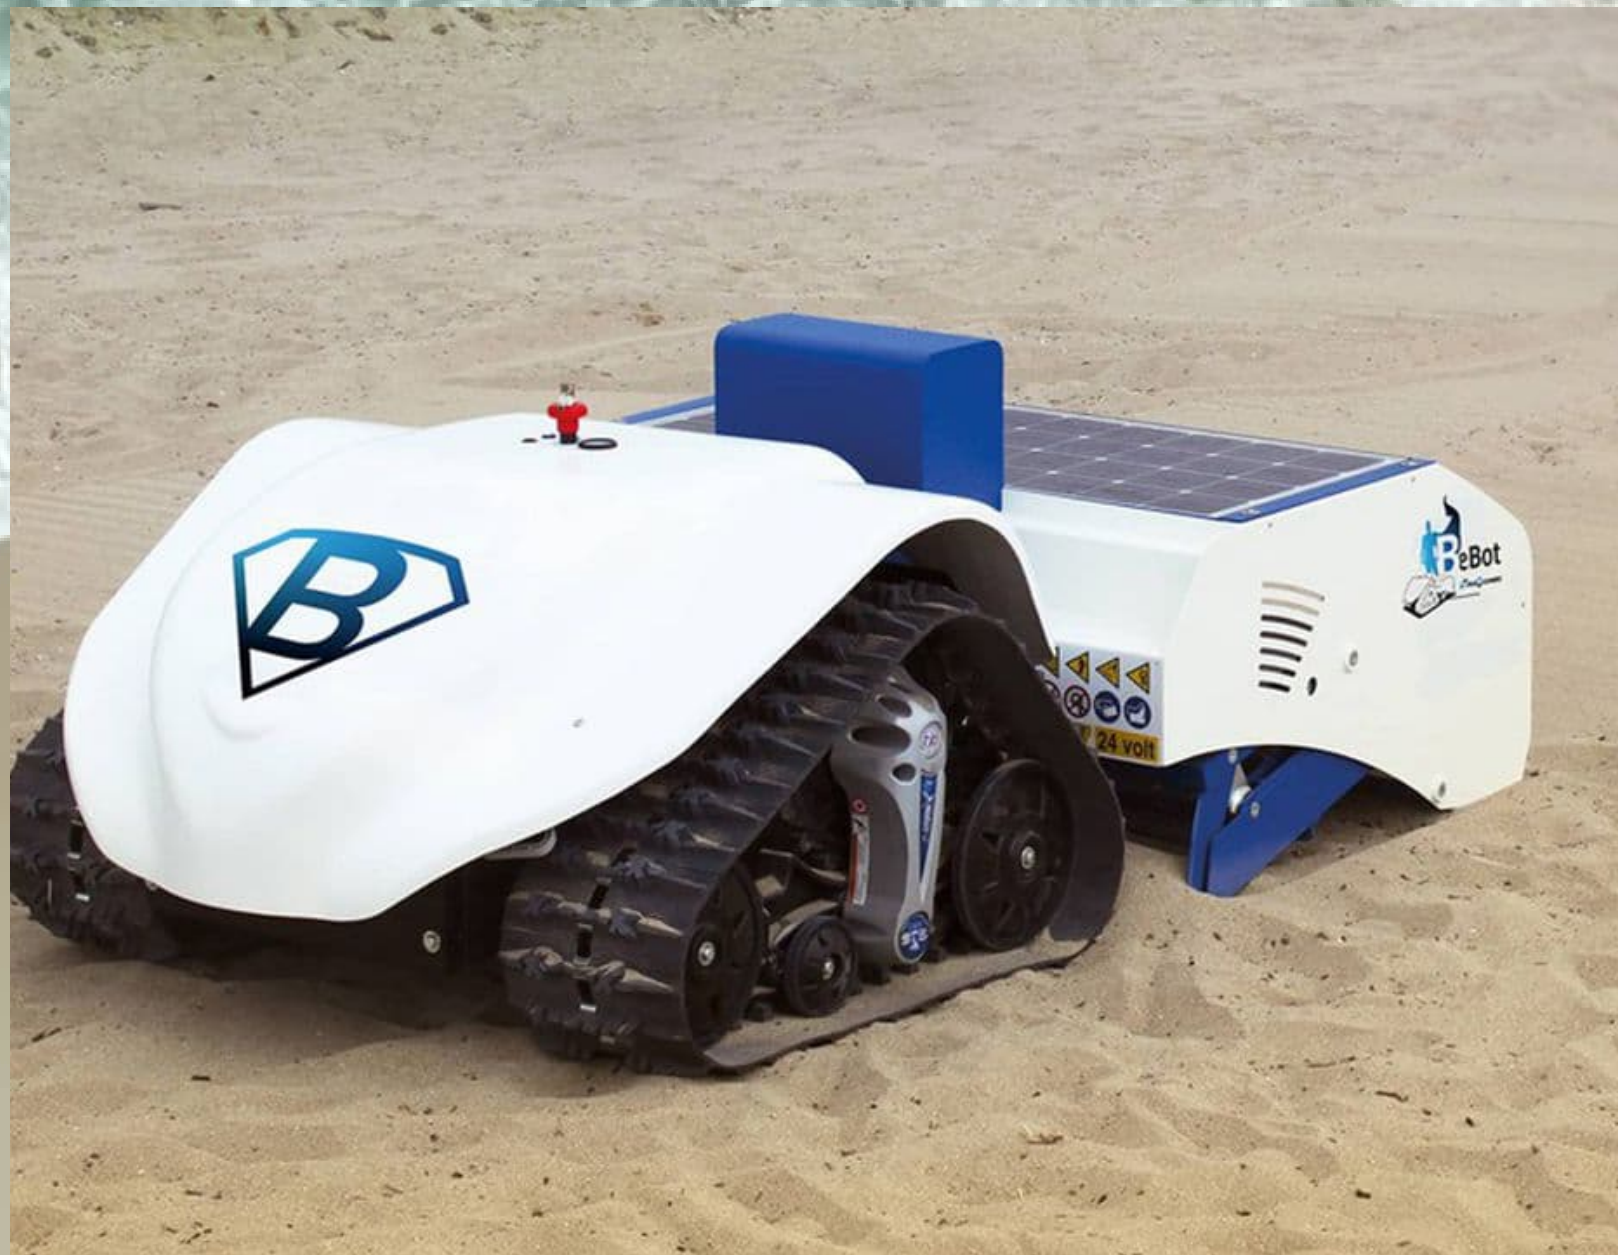

Polycleaners by Polybeach

A wide-angle shot of a sandy beach littered with various pieces of plastic waste. In the foreground, there are numerous small, colorful fragments of plastic, including bottle caps, shards, and thin strips. Further back, larger items like a broken yellow plastic cup, a pink container, and a brown object are visible. The background shows the ocean waves gently washing onto the shore. The overall scene depicts a significant environmental problem.

Faites confiance à PolyBeach !

Polycleaners

PRESENTATION DE NOTRE POC

Vidéo POC

A green tractor with a yellow loader bucket is parked on a sandy beach. The tractor is facing right, and a person is visible in the driver's seat. The background shows the ocean with waves breaking on the shore under a clear sky. The text "POURQUOI CE POC ?" is overlaid in large white letters across the center of the image.

PolyBeach

Les concurrents

BeBot

Tracteur (Surf Rake de BARBER)

A close-up photograph of a dark blue suit jacket. The jacket is double-breasted with a visible button on the right side. It features a notched lapel and a pocket on the left chest. Underneath, a white dress shirt and a dark tie are visible. The background is a plain, light color.