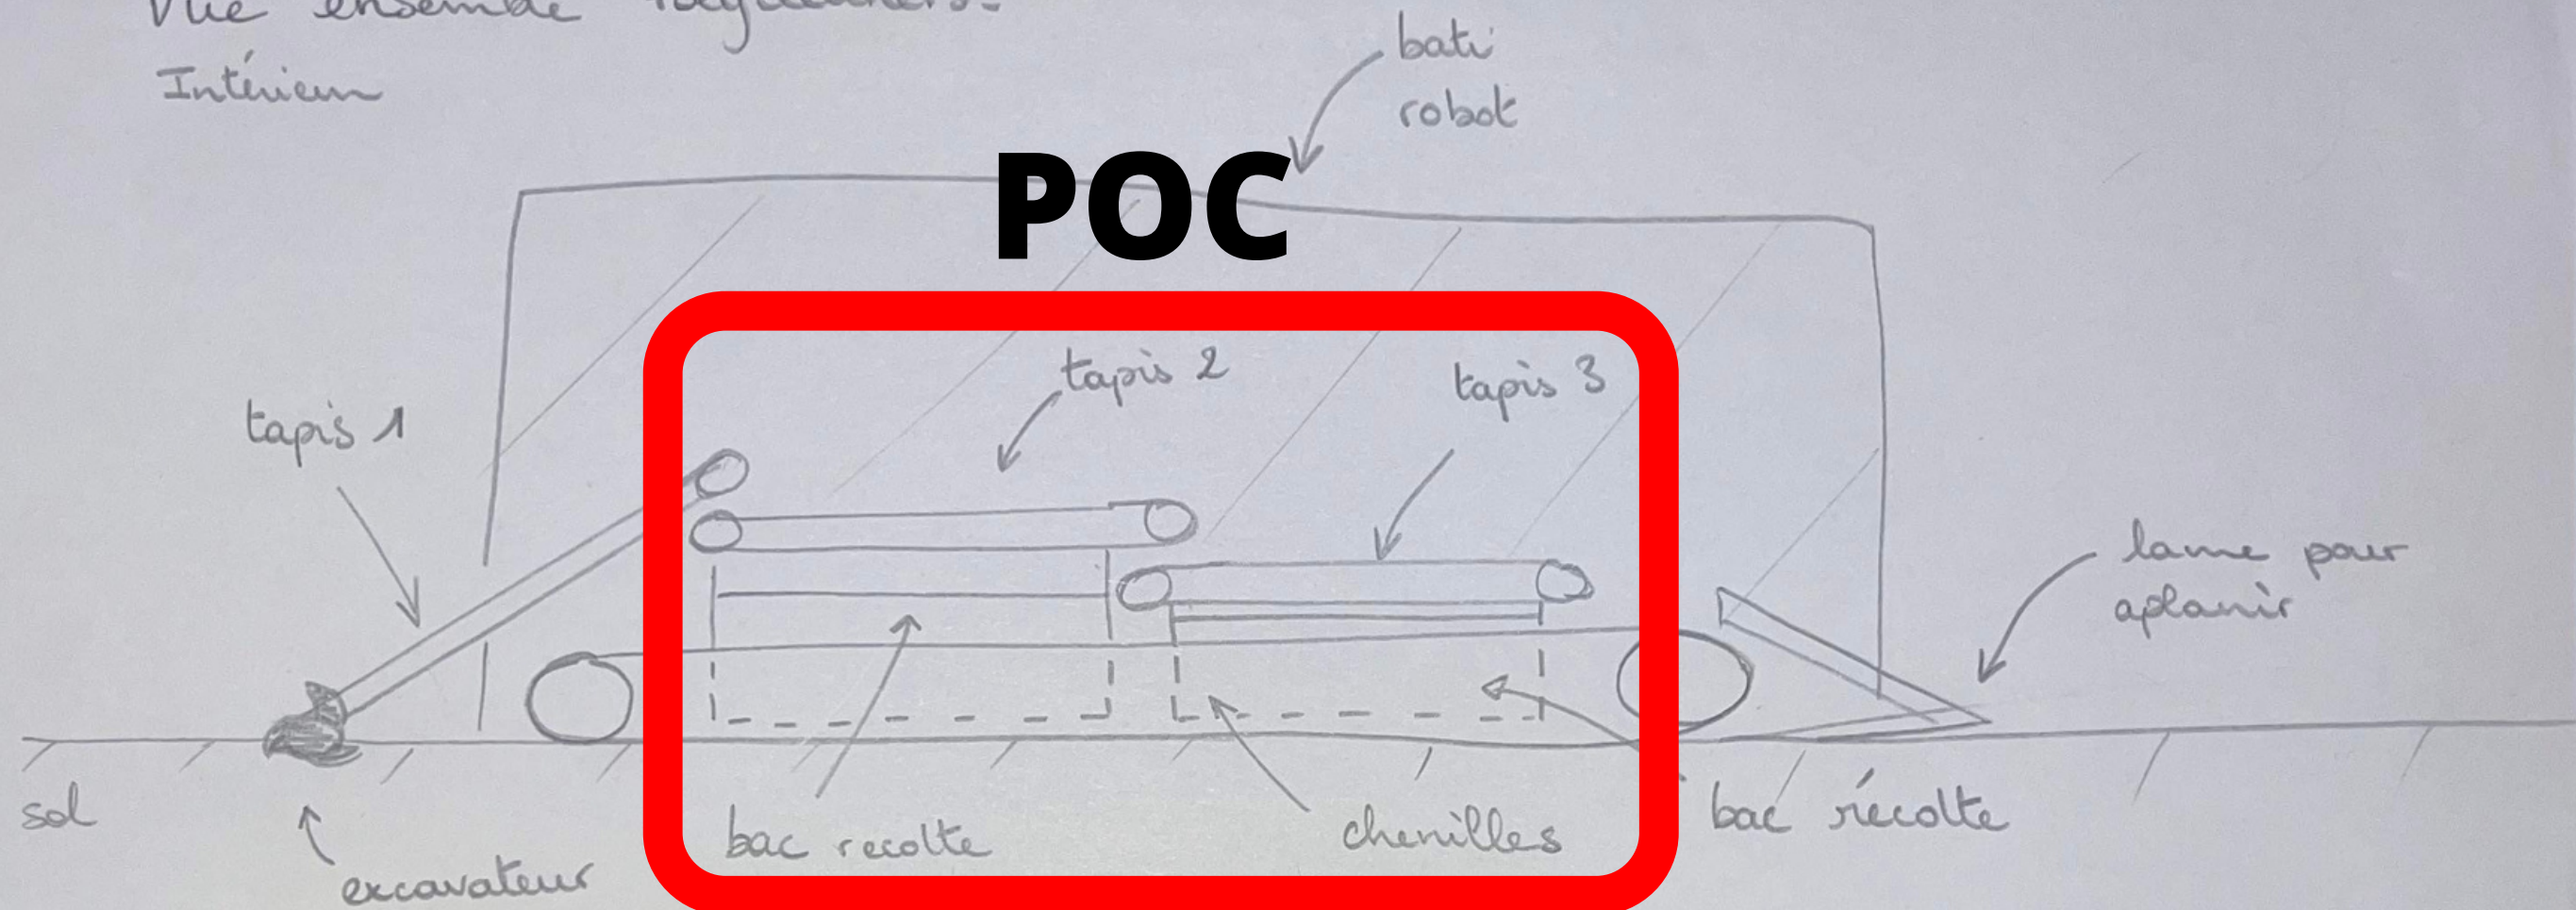

POURQUOI CE POC ?

Trie par taille

Bac de récupération

Vue ensemble Polycleaners.
Intérieur

POC

Vue de face :

POC Final

Storyboard

PolyBeach

Les concurrents

BeBot

Tracteur (Surf Rake de BARBER)

A close-up photograph of a dark blue suit jacket. The jacket is double-breasted with a visible button on the right side. It features a notched lapel and a pocket on the left chest. Underneath, a white dress shirt and a dark tie are visible. The background is a plain, light color.