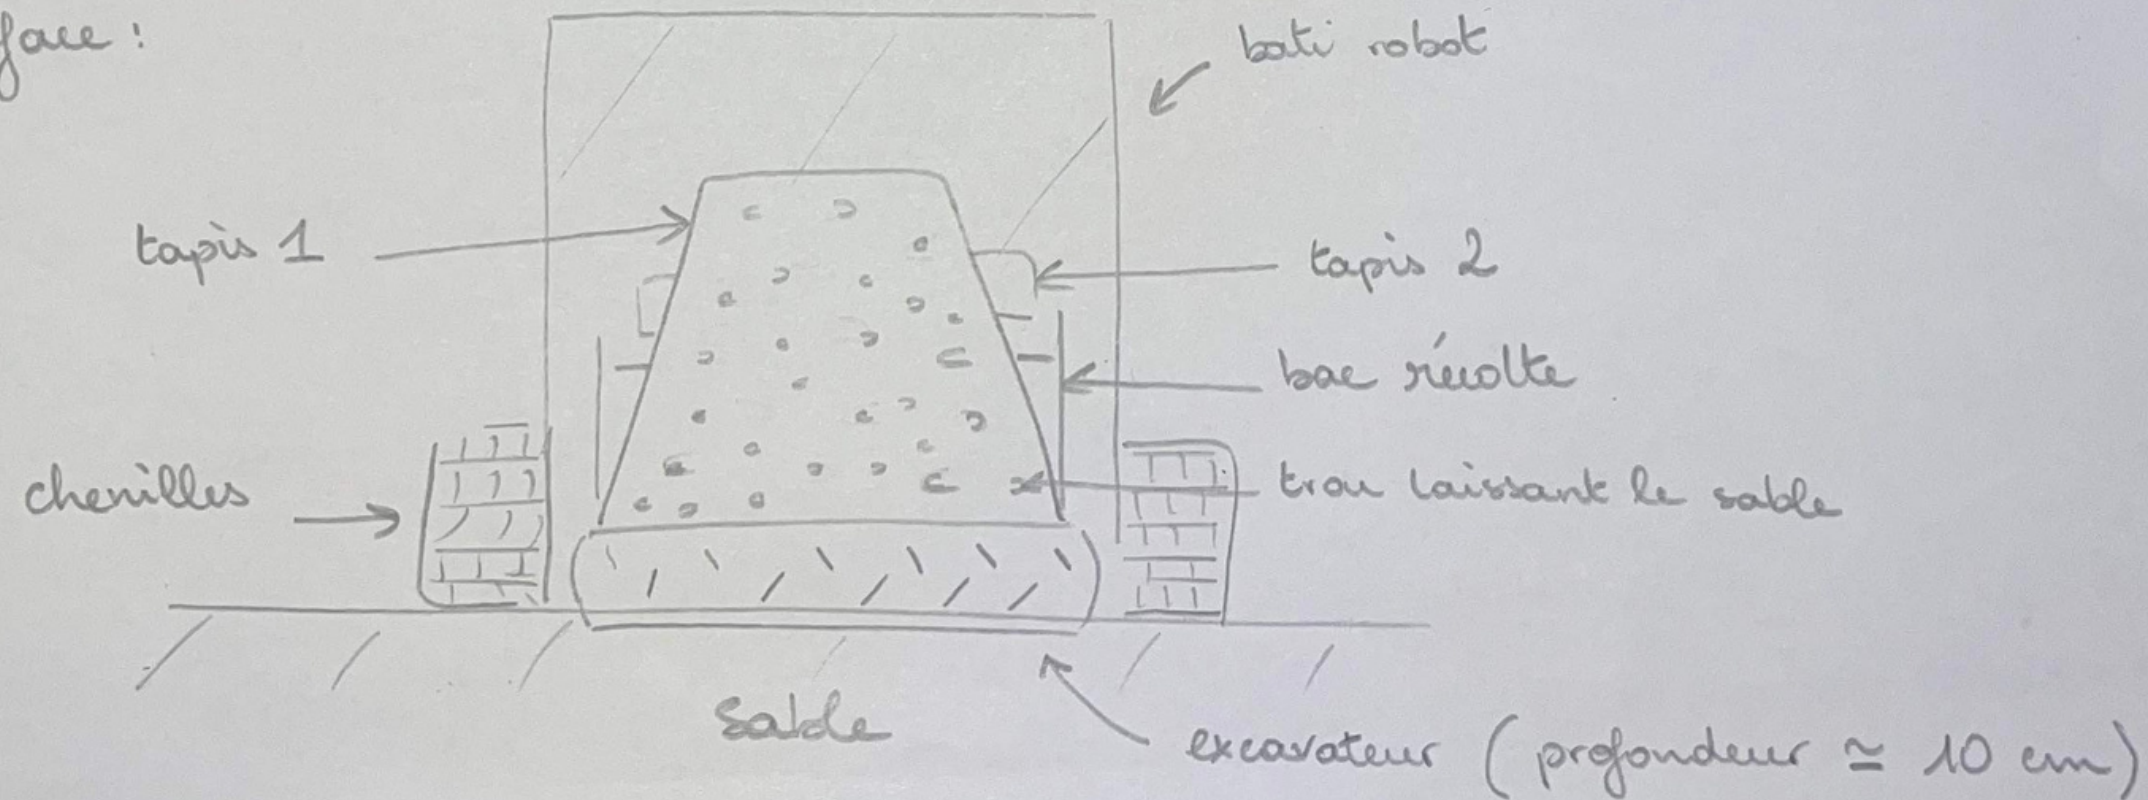

POURQUOI CE POC ?

Trie par taille

Bac de récupération

Vue ensemble Polycleaners.
Intérieur

POC

Vue de face :

POC Final

Storyboard

PolyBeach

Les concurrents

BeBot

Tracteur (Surf Rake de BARBER)

A close-up photograph of a dark blue suit jacket. The jacket is double-breasted with a visible button on the right side. It features a notched lapel and a pocket on the left chest. Underneath, a white dress shirt and a dark tie are visible. The background is a plain, light color.