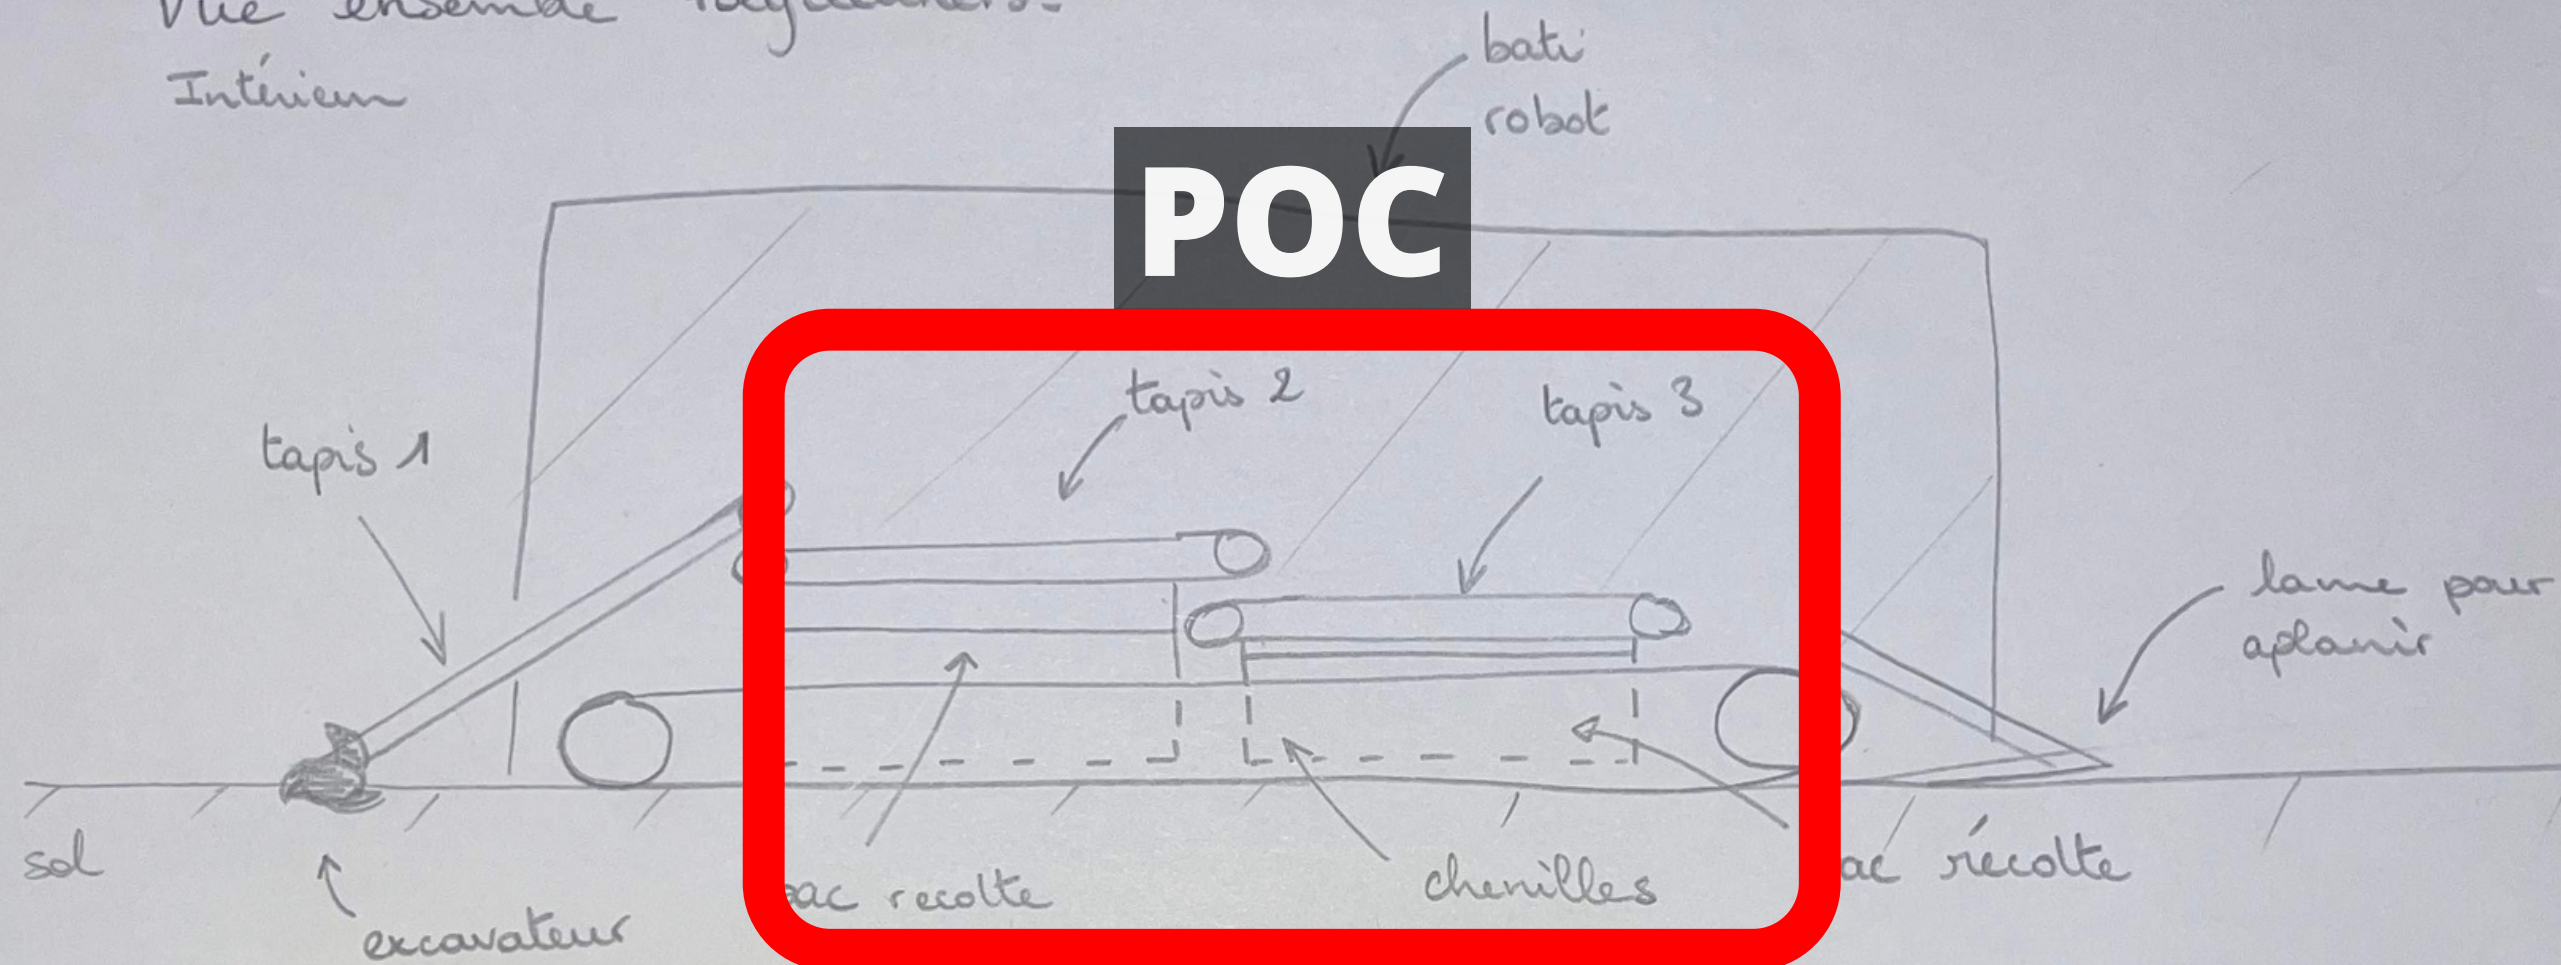

Vue ensemble Polycleaners.
Intérieur