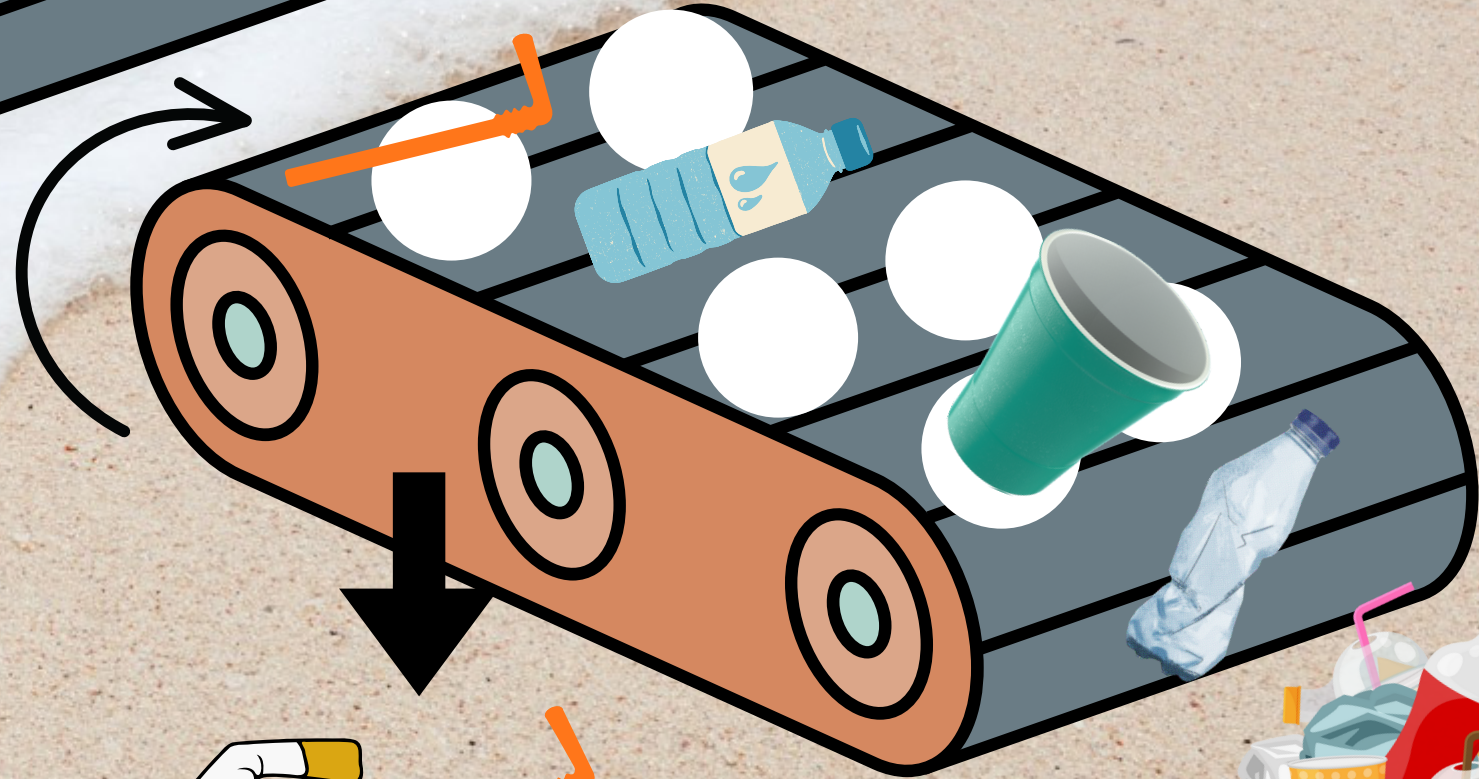

Bac de récupération

Vue ensemble Polycleaners.
Intérieur

Vue de face :

POC Final

Storyboard

PolyBeach

Les concurrents

BeBot

Tracteur (Surf Rake de BARBER)

A close-up photograph of a dark blue suit jacket. The jacket is double-breasted with a notched lapel. A white dress shirt and a dark tie are visible underneath. The background is a plain, light color.