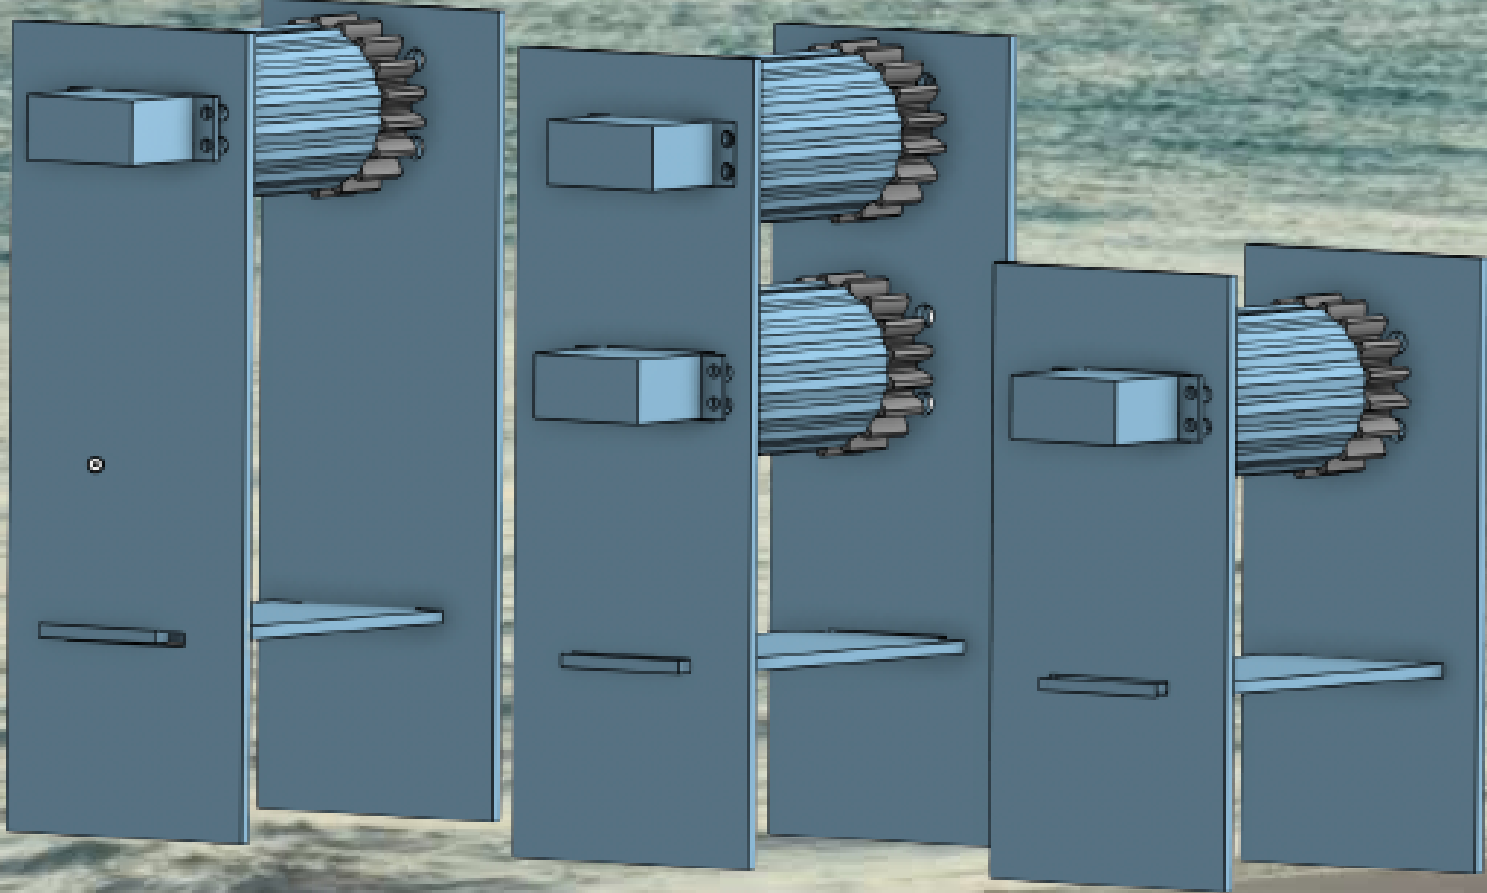

Bac de récupération

Vue ensemble Polycleaners.
Intérieur

Vue de face :

POC Final

Storyboard

PolyBeach

Les concurrents

BeBot

Tracteur (Surf Rake de BARBER)

A close-up photograph of a dark blue suit jacket. The jacket is double-breasted with a notched lapel. A white dress shirt and a dark tie are visible underneath. The background is a plain, light color.