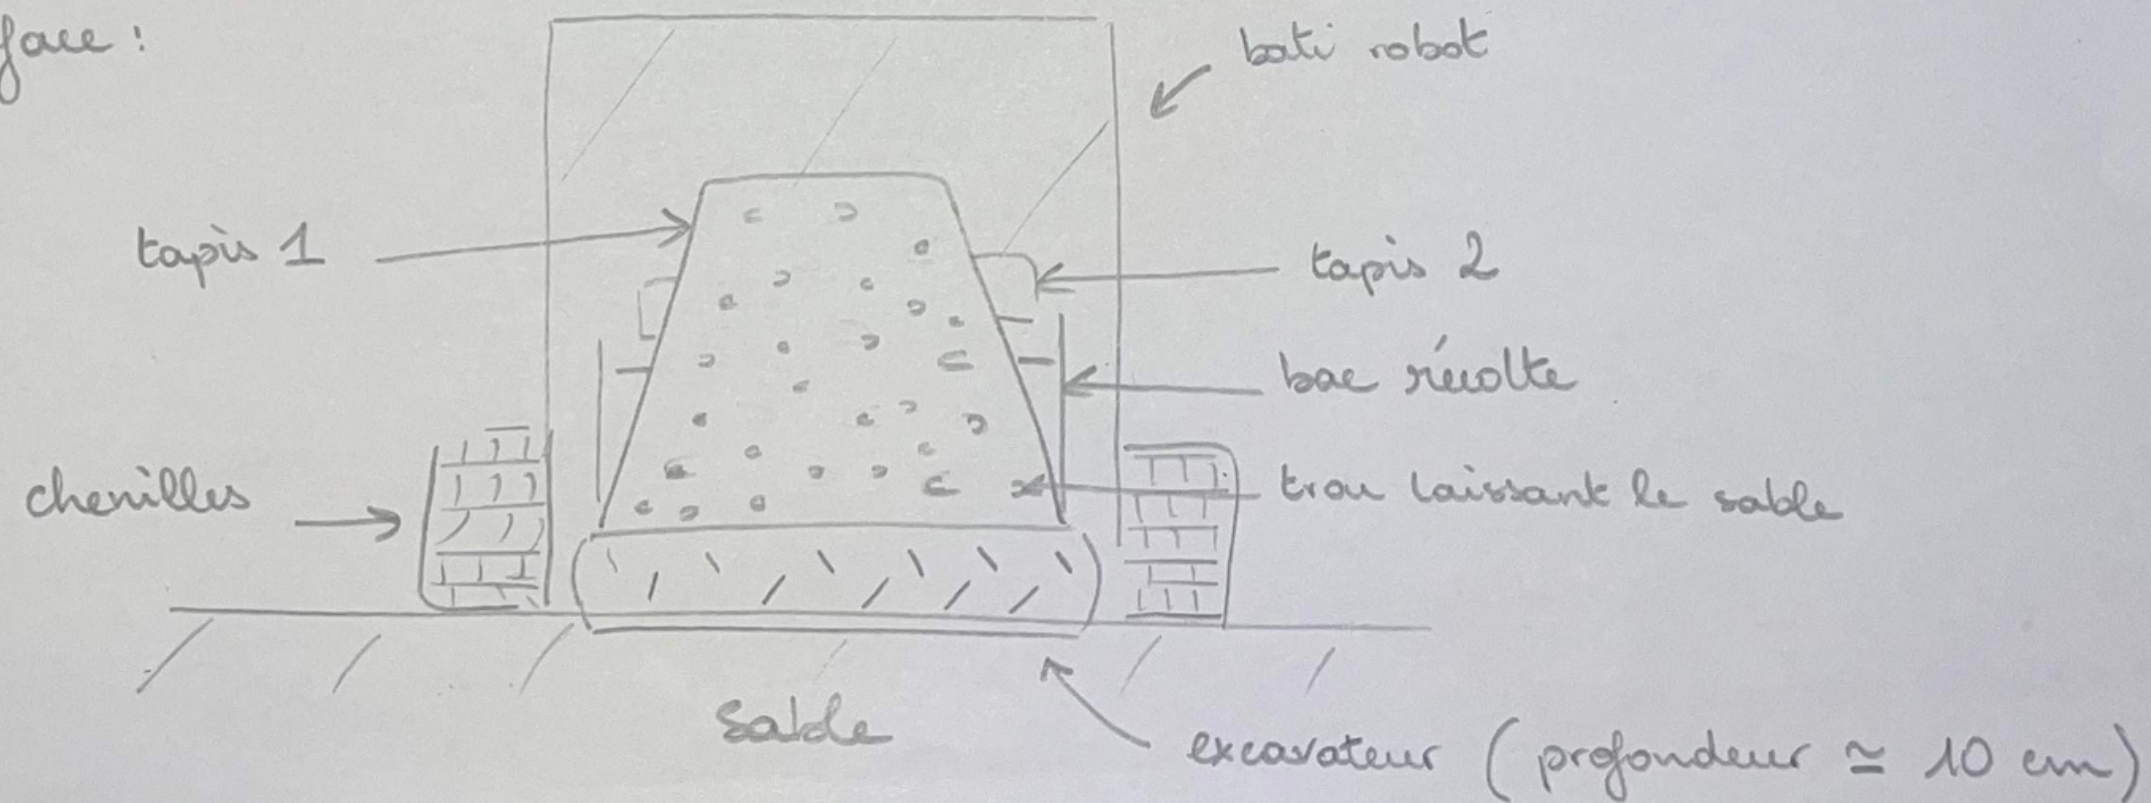

Vue de face :