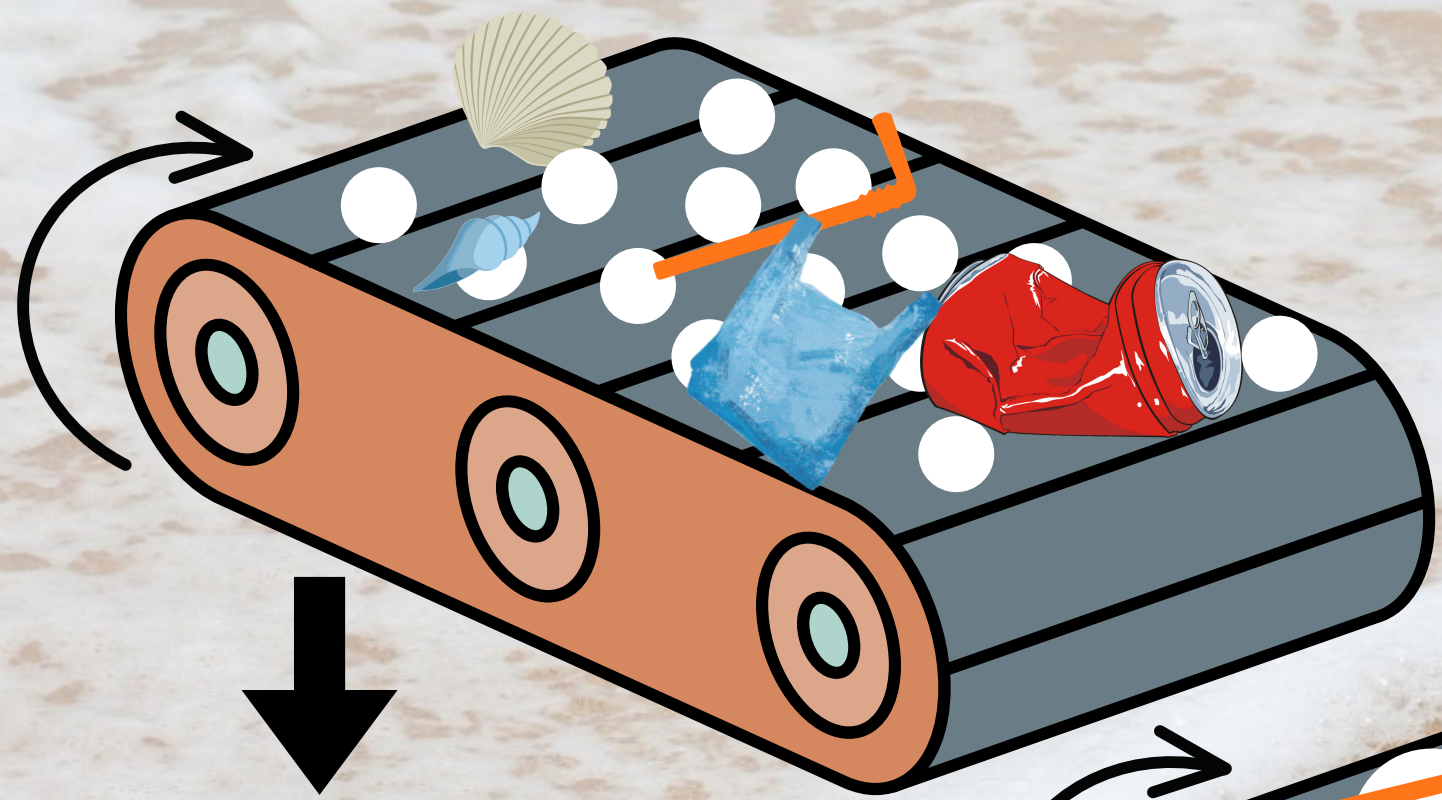

Bac de récupération

Vue ensemble Polycleaners.
Intérieur

Vue de face :

POC Final

Storyboard

PolyBeach

Les concurrents

BeBot

Tracteur (Surf Rake de BARBER)

A close-up photograph of a dark blue suit jacket. The jacket is double-breasted with a notched lapel. A white dress shirt and a dark tie are visible underneath. The background is a plain, light color.